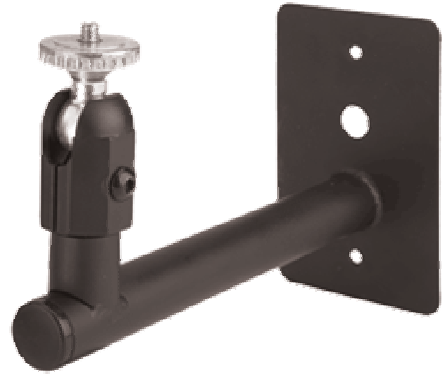

- Vises, Work Holding Tools
- PanaPress. Mini Arbor Press
- Mobile Electronics Mounts
- InDash Custom Dash Mounts
- iPod-iPhone Holders-Mounts
- Smartphone Accessories
- Smartphone Screen Protectors
- CCTV, Security Camera Mounts
- Audio/Video Mounts

Model: 897 Standard J-Box Mount (Black)

OUR ORIGINAL J-BOX MOUNT!

Still one of the most popular mounts in our collection! A workhorse mount ready to install when you are.

- Steel shaft is 0.875" (22.2mm) in diameter (hollow for lighter weight)
- 1/4-20 mounting stud with lockring
- Fully adjustable at the camera (210° Tilt, 360° Turn & 360° Rotation)
- Ball swivel is 6.25" (158.8mm) from wall
- Height of adjusting point is 3.5" (89mm)
- Integral J-Box mounting plate with 0.625" (15.9mm) cable pass thru hole
- Knob and tamper-resistant set-screw adjusting options included